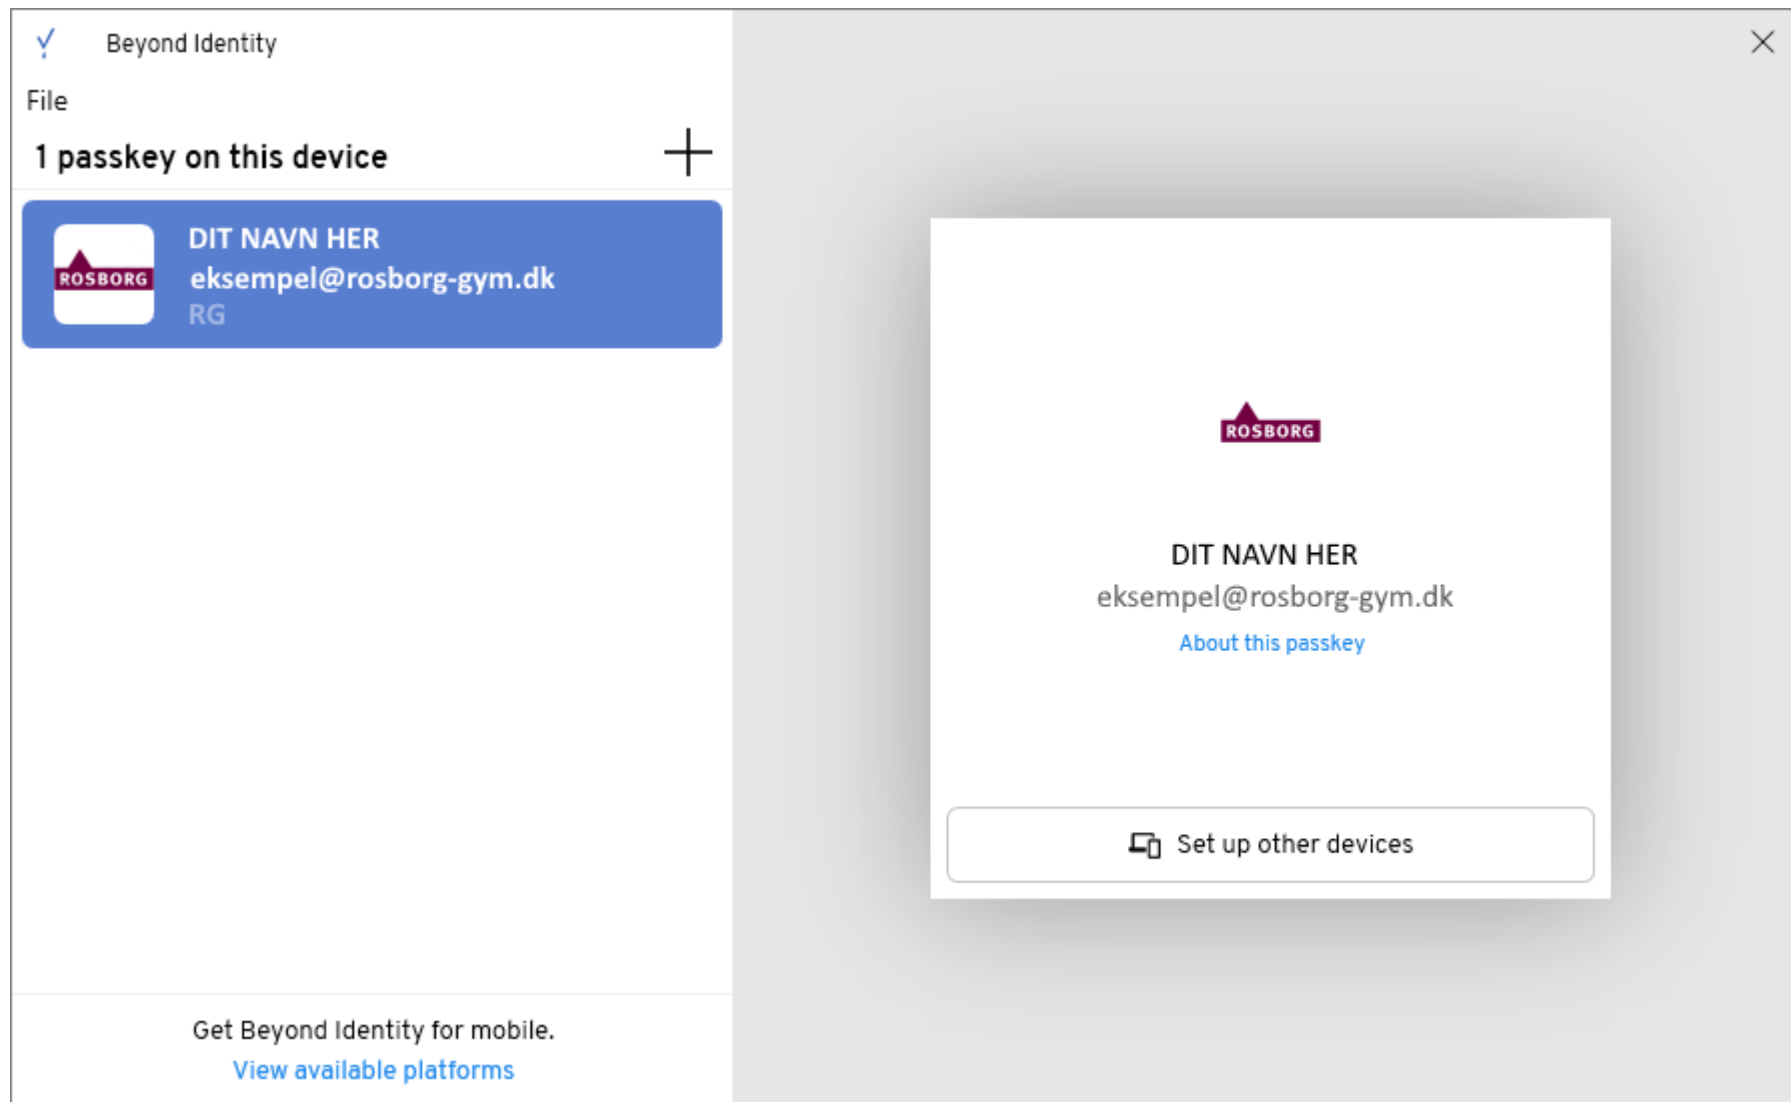

Step 1: Get Authenticator

Download and install the Beyond Identity Authenticator for your device. Go to Step 2 if this device already has Beyond Identity installed.

[View Download Options](#)

Step 2: Register credential

Use the link below to register your new credential to this device.

[Register New Profile](#)

Once registered, your credential can be set up on other devices with the Authenticator installed.

Når du ser dette billede, er dit program opsat korrekt